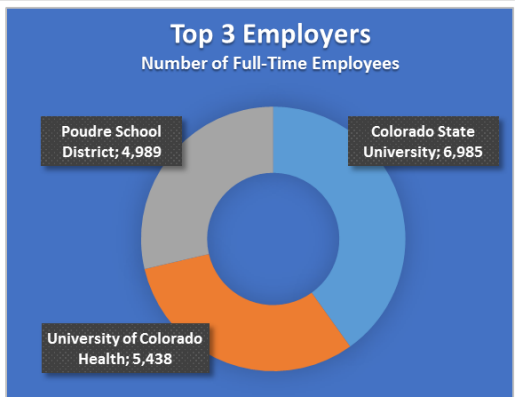

Quarterly Member Profile

Larimer County

The NFRMPO region includes 13 percent of Larimer County by area and 87 percent by population. Larimer County's population increased to over 330,000 residents as of 2015, an increase of 30,000 since 2010. Larimer County covers 2,634 square miles and ranges in elevation between 4,800 and 13,562 feet. Additional NFRMPO member governments located entirely within Larimer County include Fort Collins, Loveland, and Timnath. The towns of Berthoud, Johnstown, and Windsor are located in both Larimer and Weld counties. Visit Larimer County's website at <http://www.larimer.org/> for more information.