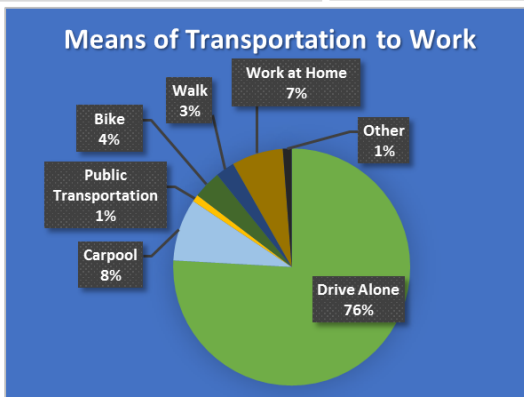

Quarterly Member Profile

Larimer County

The NFRMPO region includes 13 percent of Larimer County by area and 87 percent by population. Larimer County's population increased to over 330,000 residents as of 2015, an increase of 30,000 since 2010. Larimer County covers 2,634 square miles and ranges in elevation between 4,800 and 13,562 feet. Additional NFRMPO member governments located entirely within Larimer County include Fort Collins, Loveland, and Timnath. The towns of Berthoud, Johnstown, and Windsor are located in both Larimer and Weld counties. Visit Larimer County's website at <http://www.larimer.org/> for more information.