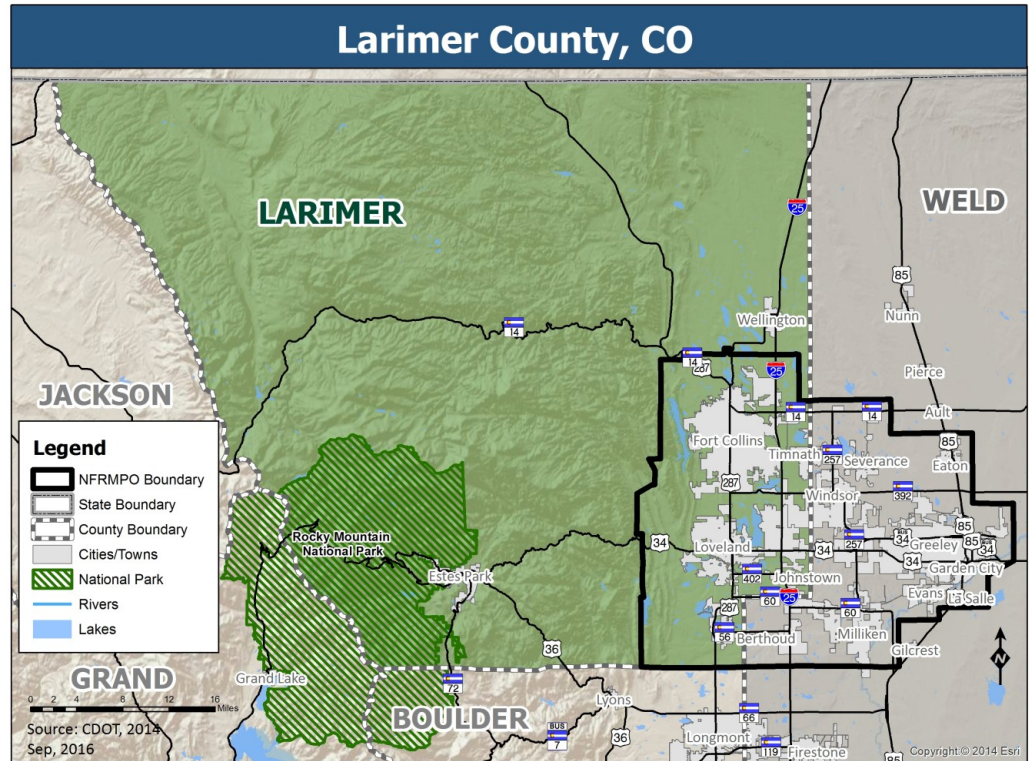

Quarterly Member Profile

Larimer County

The NFRMPO region includes 13 percent of Larimer County by area and 87 percent by population. Larimer County's population increased to over 330,000 residents as of 2015, an increase of 30,000 since 2010. Larimer County covers 2,634 square miles and ranges in elevation between 4,800 and 13,562 feet. Additional NFRMPO member governments located entirely within Larimer County include Fort Collins, Loveland, and Timnath. The towns of Berthoud, Johnstown, and Windsor are located in both Larimer and Weld counties. Visit Larimer County's website at <http://www.larimer.org/> for more information.