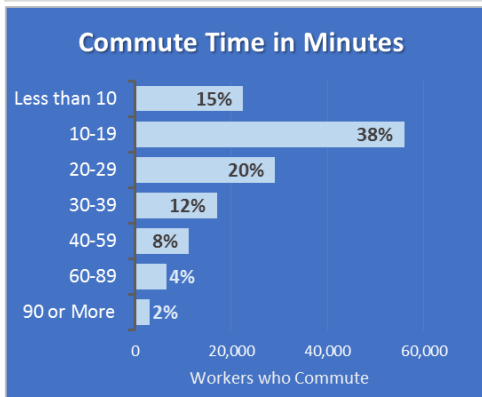

Quarterly Member Profile

Larimer County

The NFRMPO region includes 13 percent of Larimer County by area and 87 percent by population. Larimer County's population increased to over 330,000 residents as of 2015, an increase of 30,000 since 2010. Larimer County covers 2,634 square miles and ranges in elevation between 4,800 and 13,562 feet. Additional NFRMPO member governments located entirely within Larimer County include Fort Collins, Loveland, and Timnath. The towns of Berthoud, Johnstown, and Windsor are located in both Larimer and Weld counties. Visit Larimer County's website at <http://www.larimer.org/> for more information.