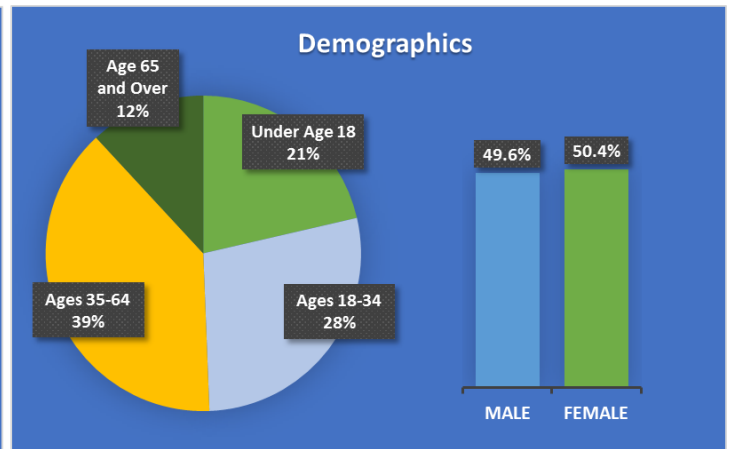

Quarterly Member Profile

Larimer County

The NFRMPO region includes 13 percent of Larimer County by area and 87 percent by population. Larimer County's population increased to over 330,000 residents as of 2015, an increase of 30,000 since 2010. Larimer County covers 2,634 square miles and ranges in elevation between 4,800 and 13,562 feet. Additional NFRMPO member governments located entirely within Larimer County include Fort Collins, Loveland, and Timnath. The towns of Berthoud, Johnstown, and Windsor are located in both Larimer and Weld counties. Visit Larimer County's website at <http://www.larimer.org/> for more information.