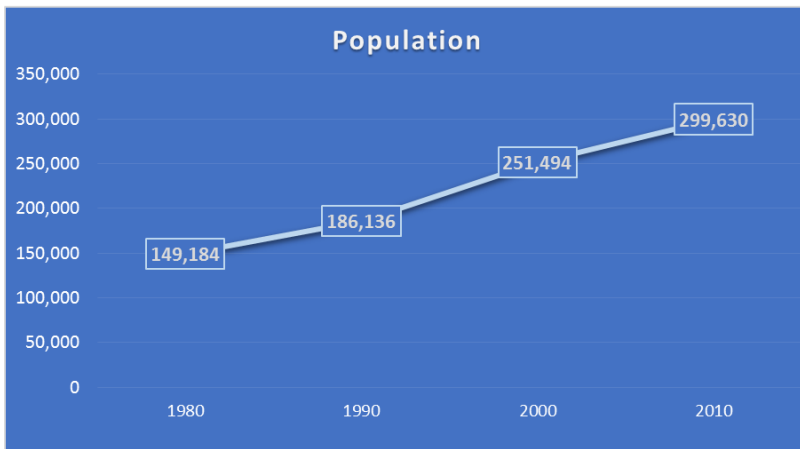

Quarterly Member Profile

Larimer County

The NFRMPO region includes 13 percent of Larimer County by area and 87 percent by population. Larimer County's population increased to over 330,000 residents as of 2015, an increase of 30,000 since 2010. Larimer County covers 2,634 square miles and ranges in elevation between 4,800 and 13,562 feet. Additional NFRMPO member governments located entirely within Larimer County include Fort Collins, Loveland, and Timnath. The towns of Berthoud, Johnstown, and Windsor are located in both Larimer and Weld counties. Visit Larimer County's website at <http://www.larimer.org/> for more information.

Sources: Population—Decennial Censuses; Demographics—2010 Census; Commute Time in Minutes and Means of Transportation to Work—2014 5-year American Community Survey; and Employers—Various